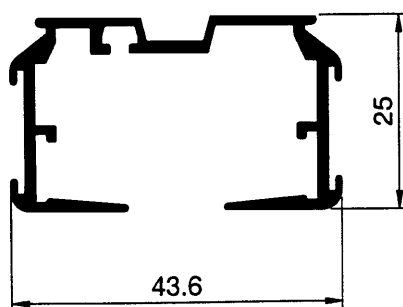

Decomatic-Plus track

Maximum width 6000mm.

Choose from 127, 100, 89 or 63mm vane sizes

Standard weights