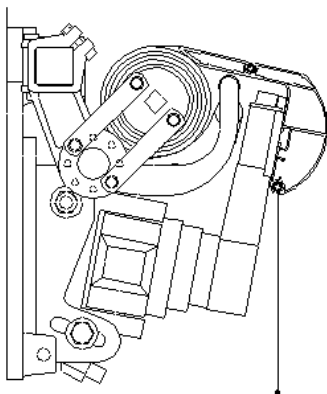

Where ever you stop the awning, the tension is at its maximum—the same at every point. Only available with electric operation due to the very high tension created by the arms.

Automate with rain, sun or wind sensors for the total experience.

The arms do not dip like standard folding arms, they provide maximum headroom underneath. The angle of the arms is also shallower than for a folding arm awning for the same fabric angle.

Maximum width is 18 metres and maximum projection is 5 m.