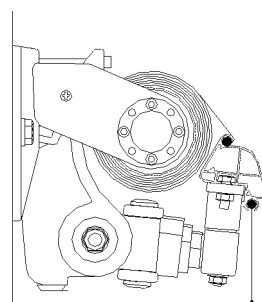

0418 200 808

Telescopic Arm awning

Say goodbye to suburban folding arm style and hello to the most modern incarnation of the lateral arm awning—the **Telescopic Arm** awning.

No springs, cables or chains, the telescopic arms use patented gas strut technology from Switzerland to achieve optimum fabric tension.

Where ever you stop the awning, the tension is at its maximum—the same at every point. Only available with electric operation due to the very high tension created by the arms.

Automate with rain, sun or wind sensors for the total experience.

The arms do not dip like standard folding arms, they provide maximum headroom underneath. The angle of the arms is also shallower than for a folding arm awning for the same fabric angle.

Maximum width is 18 metres and maximum projection is 5 m.

trion