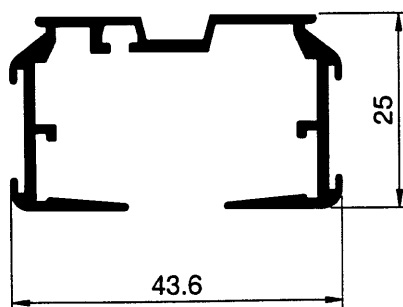

The maximum slope at which Barter Sloping Vertical drapes are able to be rotated is 55 degrees.

In all instances there will be a triangle at the top of each vane that is open. The size of this triangle is determined by the vane width and by the slope of the blind.

Choose from a range of track colours and an optional fabric strip to match the vanes.

The maximum length of the track extrusion is 6000mm.

Decomatic-Plus track

Standard weights