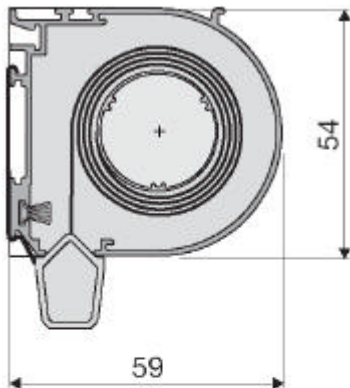

Cassette Roller Blind

Decomatic Cassette Roller Blinds may be finished with a neat metal bottom rail or a traditional trim.

If you have a training room, link all electric motors to one switch to operate together. Choose from a wide range of fabrics to give the final decorator options, "Blackout", translucent or even see through screens to control the light but keep the view.

The maximum width is 2400mm.

The maximum drop depends on the fabric thickness.