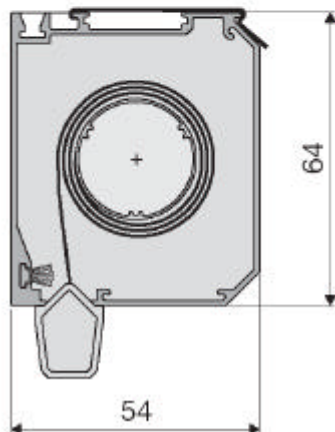

Cassette Roller Blind

Decomatic Cassette Roller Blinds may be finished with a neat metal bottom rail or a traditional trim.

If you have a training room, link all electric motors to one switch to operate together. Choose from a wide range of fabrics to give the final decorator options, "Blackout", translucent or even see through screens to control the light but keep the view.

The maximum width is 2400mm.

The maximum drop depends on the fabric thickness.